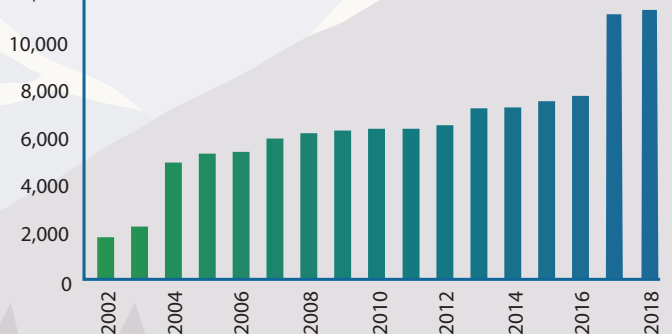

Acres of habitat preserved

6,396

Scenic acres

NUMBER OF CONSERVED PROPERTIES

TOTAL ACRES CONSERVED

PUBLIC ACCESS

Private / Public (Number of Properties)

2017