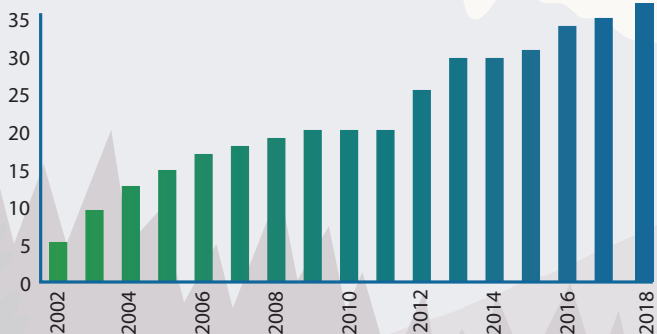

NUMBER OF CONSERVED PROPERTIES