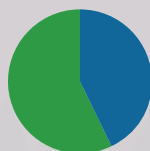

Acres of habitat preserved

6,396

Scenic acres

NUMBER OF CONSERVED PROPERTIES

TOTAL ACRES CONSERVED

PUBLIC ACCESS

Private / Public (Number of Properties)

2017